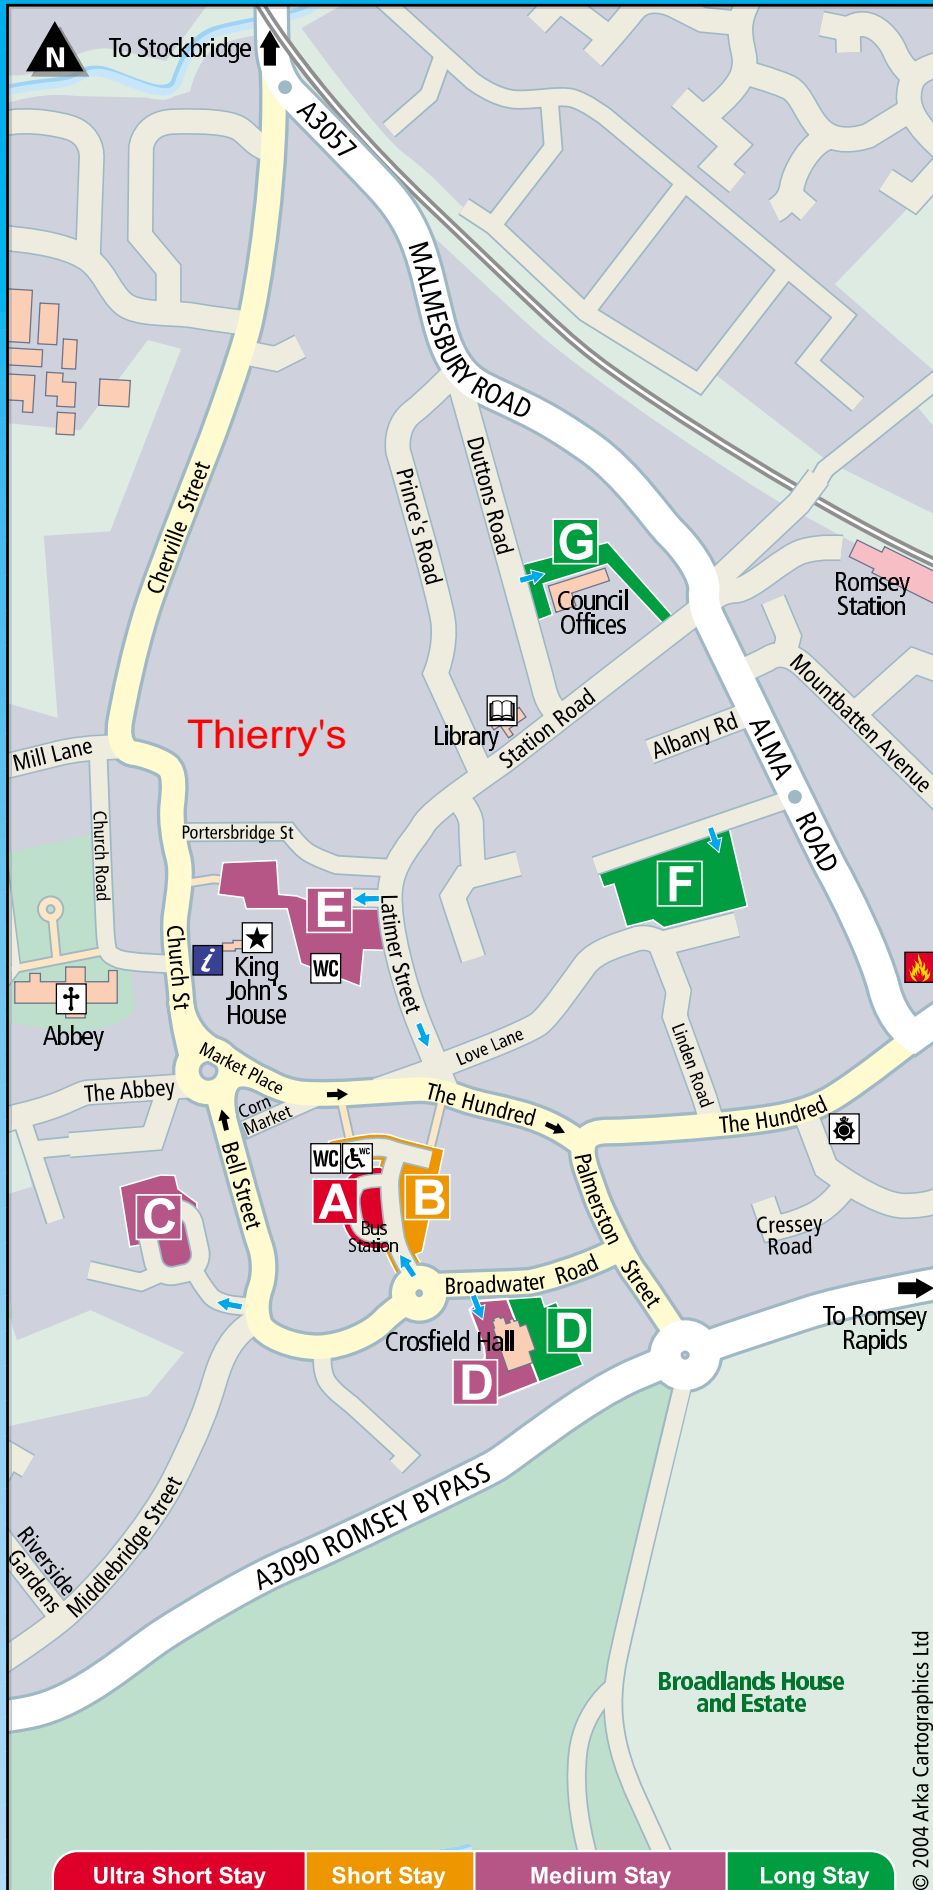

Car Parking ROMSEY

Edited by Foxit Reader
Copyright(C) by Foxit Software Company,2005-2006
For Evaluation Only.

TEST VALLEY
BOROUGH COUNCIL

© 2004 Arka Cartographics Ltd

Car Parking in ROMSEY

Ultra Short Stay (1 hour maximum)

A Broadwater Road (bus station) 

Short Stay (2 hours maximum)

B Broadwater Road 

Medium Stay

C Newton Lane 

D Crosfield Hall 

E Lortemore Place 

Long Stay

D Crosfield Hall

F Alma Road 

G Duttons Road - Council Office (Sat only) free

The following charges apply to the above car parks between 8.30am and 4.00pm daily except on Sundays and recognised public holidays.

Ultra Short Stay			Short Stay		Medium Stay			Long Stay	
½ hr	¾ hr	1hr	1hr	2hr	3hr	5hr	All day	5hr	All day
30p	50p	60p	60p	£1.00	£1.40	£2.40	£4.80	£1.70	£2.80

All Pay and Display car park machines accept 5p, 10p, 20p, 50p, £1 and £2 coins. No change given.